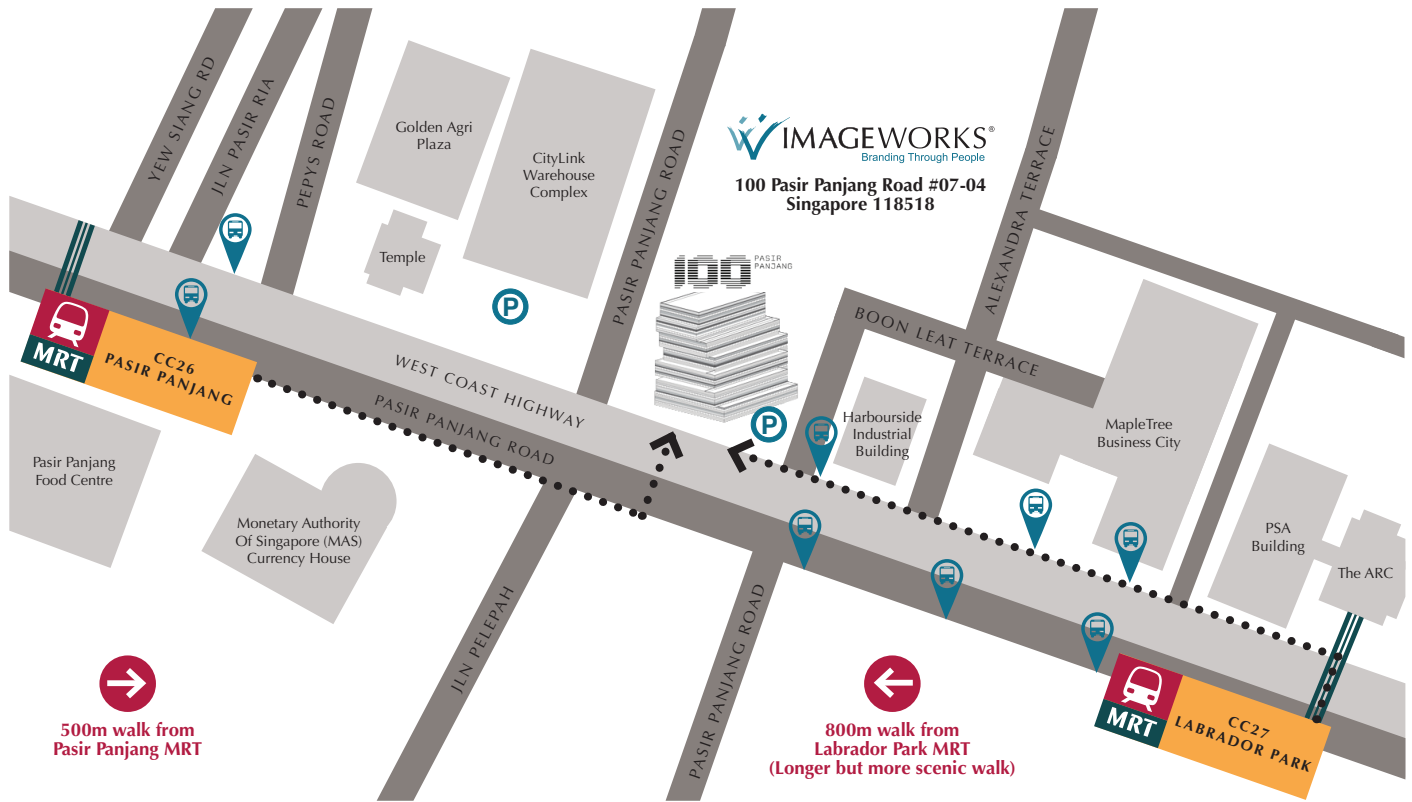

Directions to Imageworks

100 Pasir Panjang Road #07-04 Singapore 118518

500m walk from
Pasir Panjang MRT

800m walk from
Labrador Park MRT
(Longer but more scenic walk)

Pasir Panjang MRT (CC26)

Take the Circle Line and alight at CC26 Pasir Panjang MRT.

Option 1: Take Exit A and walk 5 mins (500m) along Pasir Panjang Road (against traffic).
Cross the road at the traffic light junction after Jln Pelepah.

Option 2: Take Exit A, cross the road using the overhead bridge and walk to the bus stop in front of Fat Boy's The Burger Bar (Bus stop no. 15199).
Take any bus that comes along and alight at the next stop, in front of Harbourside Industrial Building.

Bus (Stops in front/opposite Harbourside Industrial Building)

Service numbers 10, 30, 30e, 51, 143, 175, 176, 188, 188e

Parking@ 100 PP (100 Pasir Panjang Road Singapore 118518)

Monday to Saturday

0700 Hrs - 1900 Hrs

\$1.90 For 1st Hour

\$0.80 Per Subsequent 1/2 Hour

1901 Hrs - 0700 Hrs

\$3.50 Per Entry

Sunday & Public Holiday

0700 Hrs - 0700 Hrs

\$3.50 Per Entry

Alternative Car Parks within the vicinity: